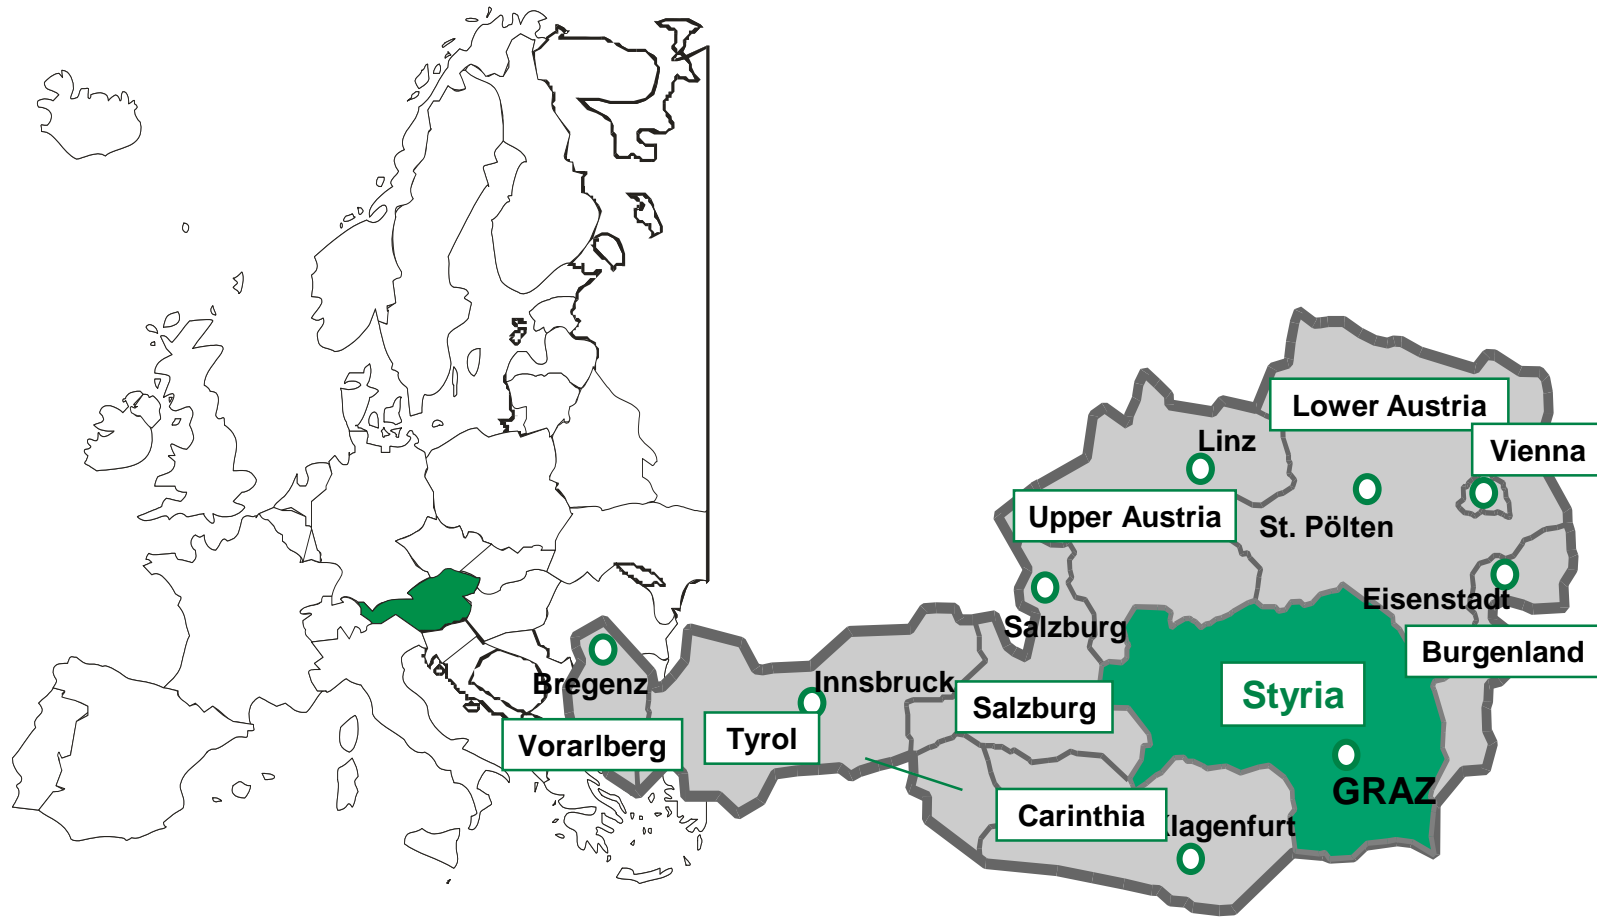

brainplus

Project Management Schabereiter

Austria and it's Federal LOCATION COMPANY

Business promotion measures

brainplus is a leading expert in the implementation of the following business promotion measures: